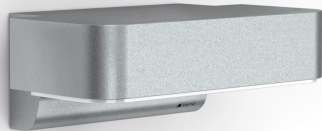

Sensor-switched LED outdoor light

# L 800 S

V2 Silver

EAN 4007841 671419

Article number 671419